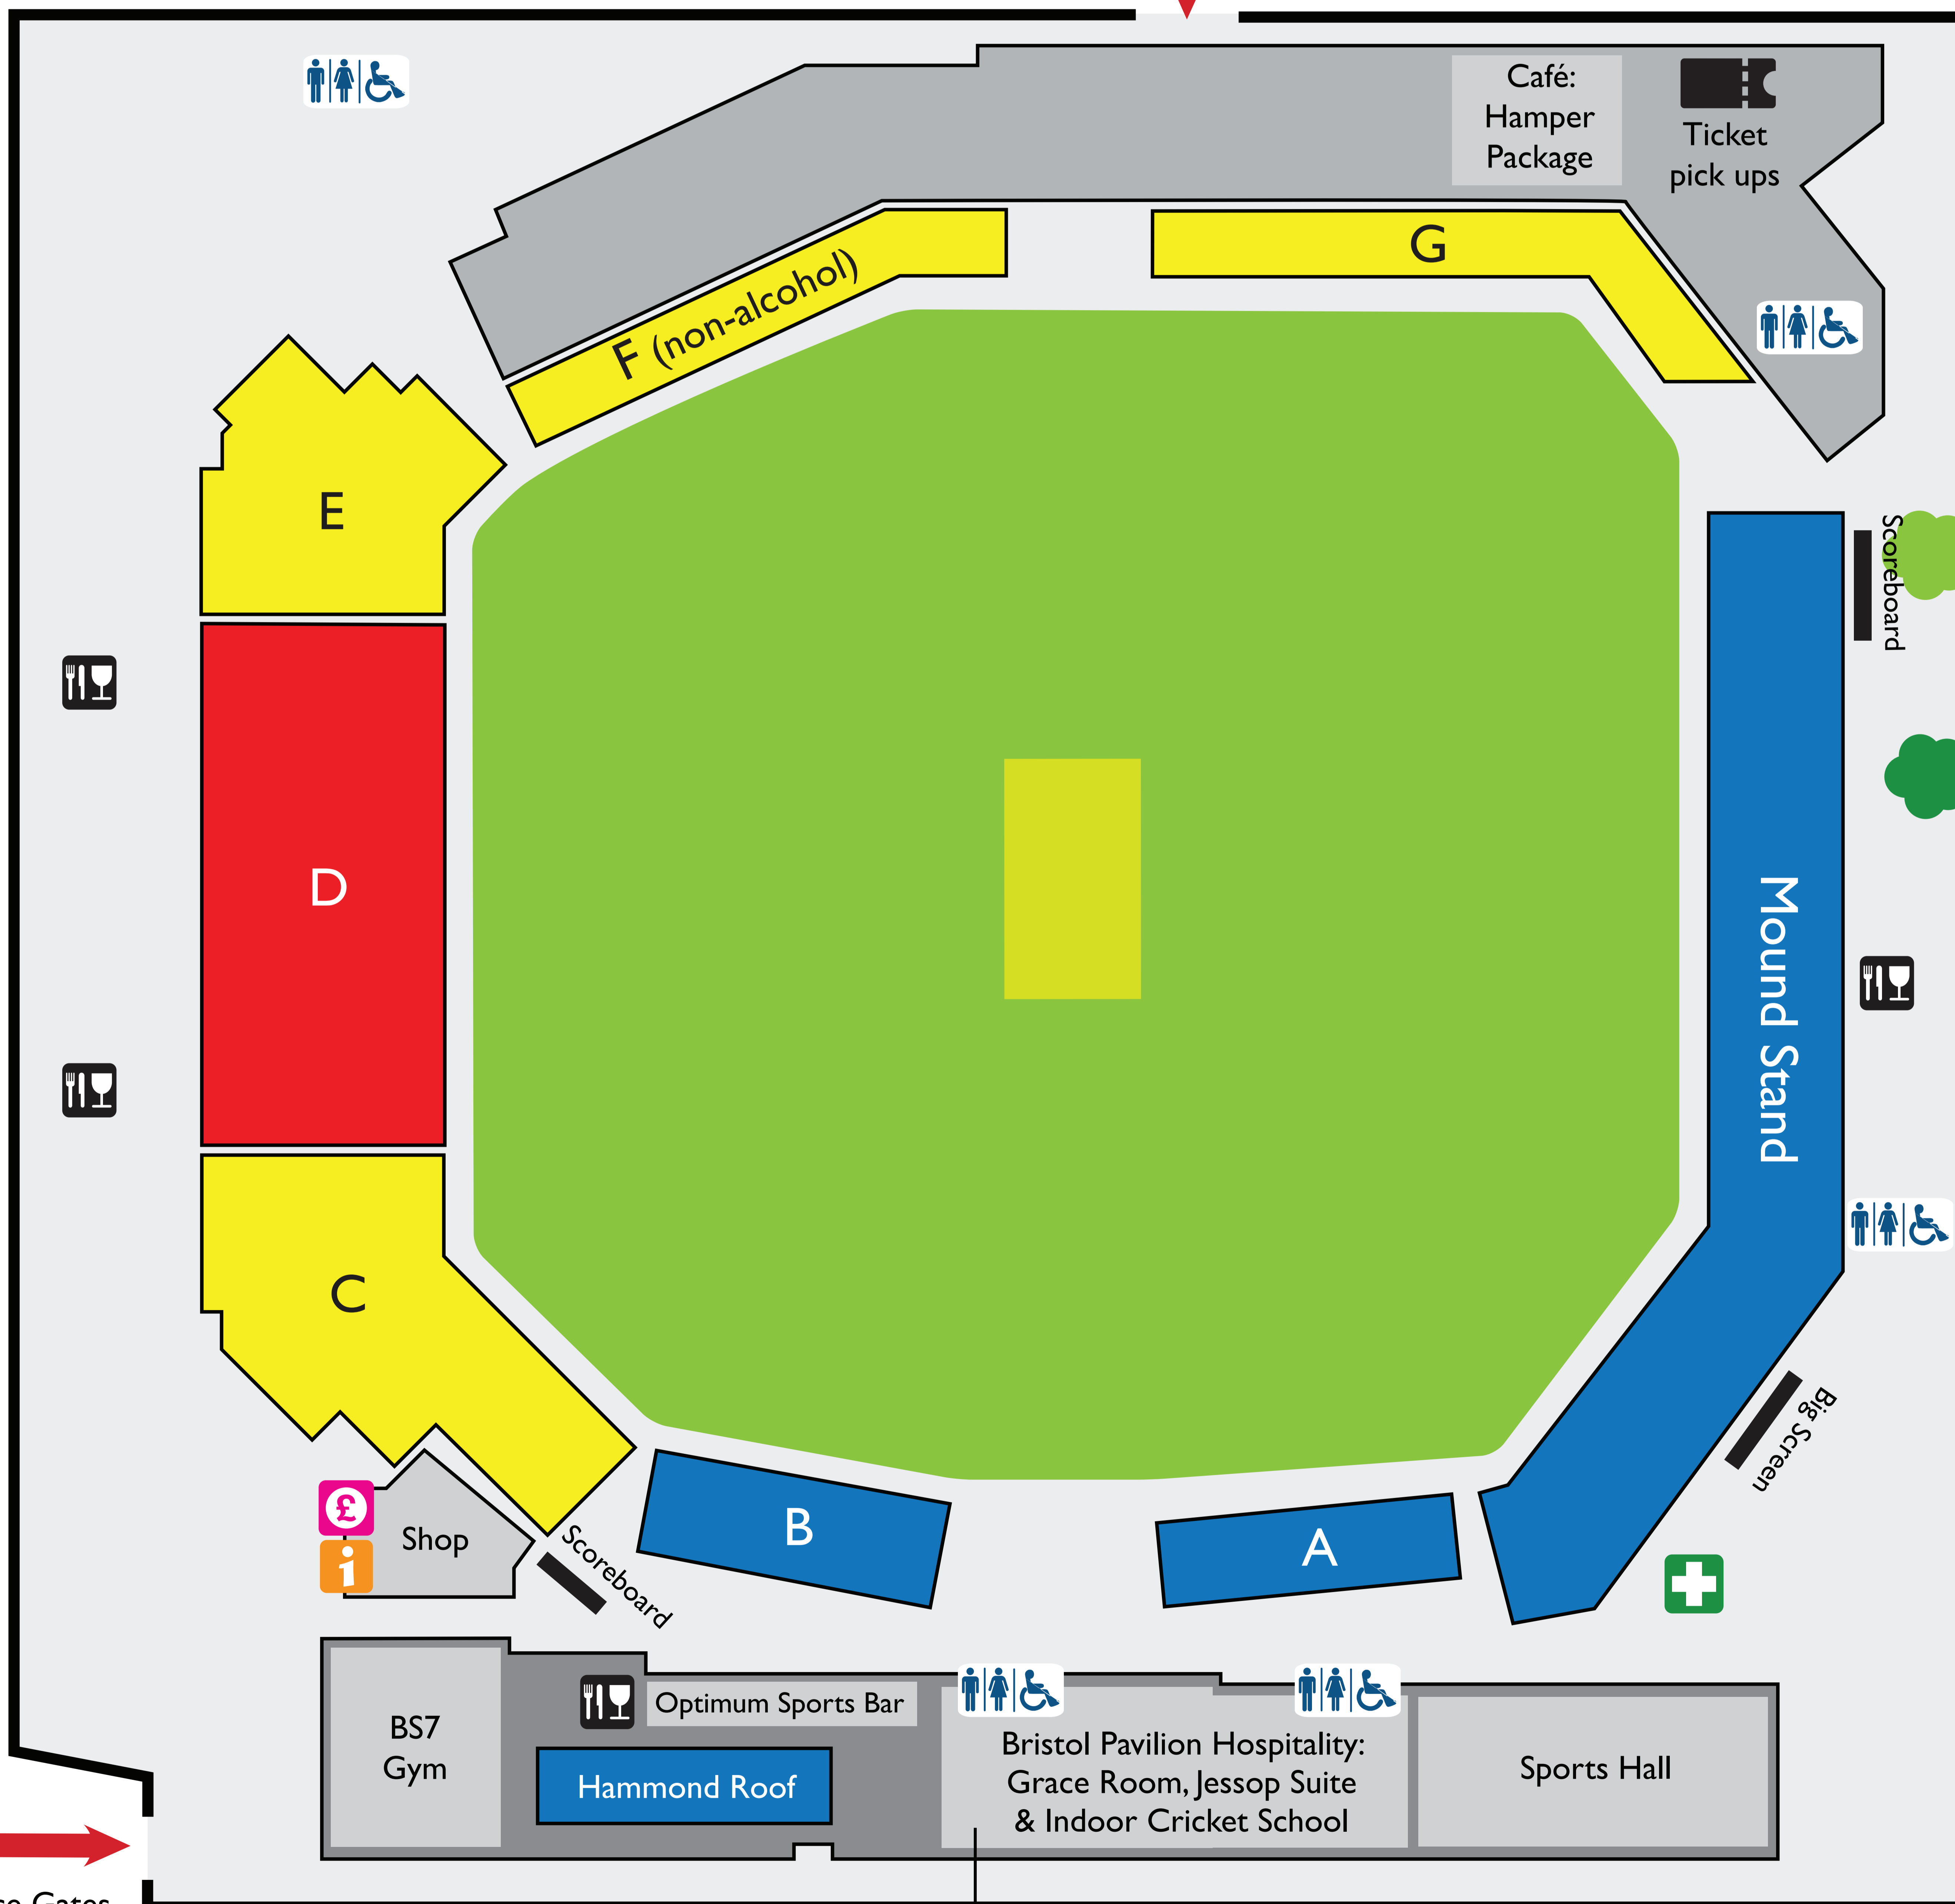

Park & Ride drop off & collection

Main Entrance Ashley Down Road

 Grace Gates
 (via Nevil Road)
 PEDESTRIANS
 ONLY

 MEDIA
 Bristol Pavilion Floors 2 and 3